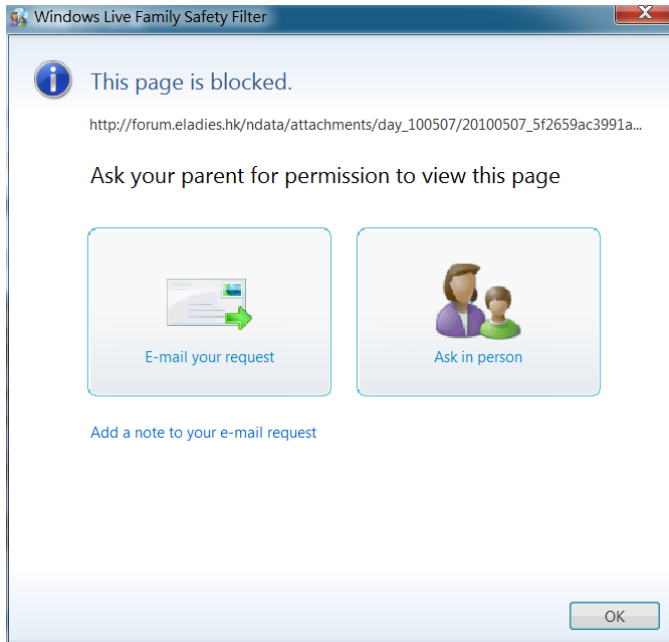

用戶首次登入 Windows Live Family Safety 服務。

The screenshot shows a window titled "Windows Live Family Safety Filter". The main heading is "Sign in to set up Family Safety" with a help icon. Below this, a paragraph explains that with Family Safety, parents can decide what websites their kids visit and who they communicate with in Windows Live, Hotmail, Messenger, and Spaces. A link "Show me how to set up and use Family Safety" is provided. The next section states that if the user has Hotmail, Messenger, or Xbox LIVE, they have a Windows Live ID. A form field for "Parent's Windows Live ID" contains the text "example555@hotmail.com" and "wingyu99@hotmail.com". Below this is a "Password:" field with "*****" entered. A link "Forgot your password?" is available. A "Sign in" button is at the bottom. At the very bottom, there are links for "Don't have a Windows Live ID? Sign up" and "Privacy statement".

Windows Live 功能簡介

然後選擇收電腦中限制用戶。

定成後，受監管用戶將會通過密碼要求，方可解除可瀏覽網站及其他網上服務的限制。

Windows Live 功能簡介

註：日後用戶可通過控制台(Control Panel) 去管理此項功能。

Microsoft Office Outlook Connector – 微軟辦公室 Outlook 接口

Microsoft Office Outlook Connector 可協助用戶接收非從 POP3 或 IMAP 伺服器所提供網上電郵服務。

進行 Microsoft Office Live Add-in 時，必須要從 Microsoft Office 中執行登入動作，首次進行時，要安裝額外協助登入元件。

從以下提示視窗中，選擇“Install Now”，下載 Setup.exe 並進行安裝。

Windows Live 功能簡介

功成安裝元件後，系統會要求用戶登入 Live.com。

The image shows a Windows Live connection dialog box. At the top, it says "連線到 workspace.office.live.com" with a close button. Below that, it says "正在連線到 workspace.office.live.com". The dialog has two input fields: "電子郵件地址(E):" with a dropdown menu showing "wingyu99@hotmail.com" and "密碼(P):" with a masked password field. There is a checkbox labeled "讓我自動登入(S)". At the bottom, there are two buttons: "確定" and "取消". The Microsoft Passport logo is visible in the bottom right corner of the dialog. At the very bottom of the dialog, there are two links: "取得 .NET Passport" and "說明".